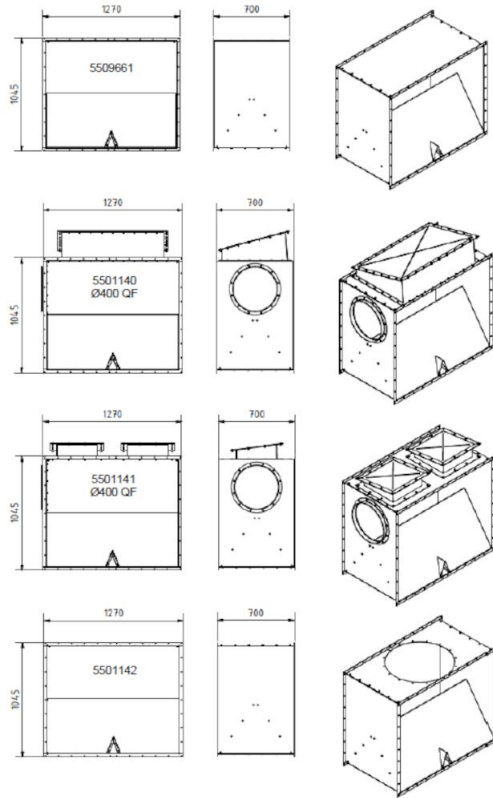

FM filtreleri için arka paket