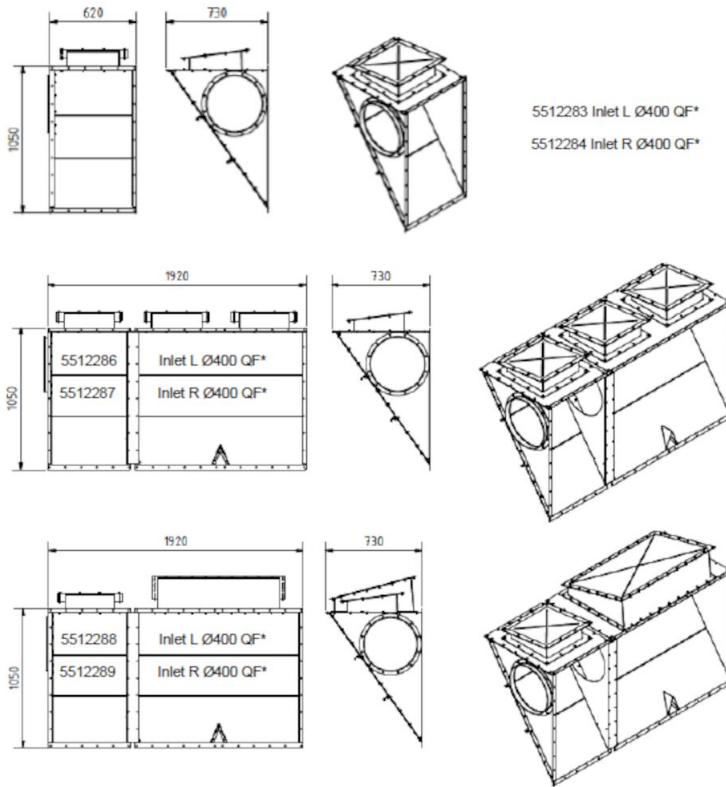

FM filtreleri için arka paket

*) seen from the back site of the filter