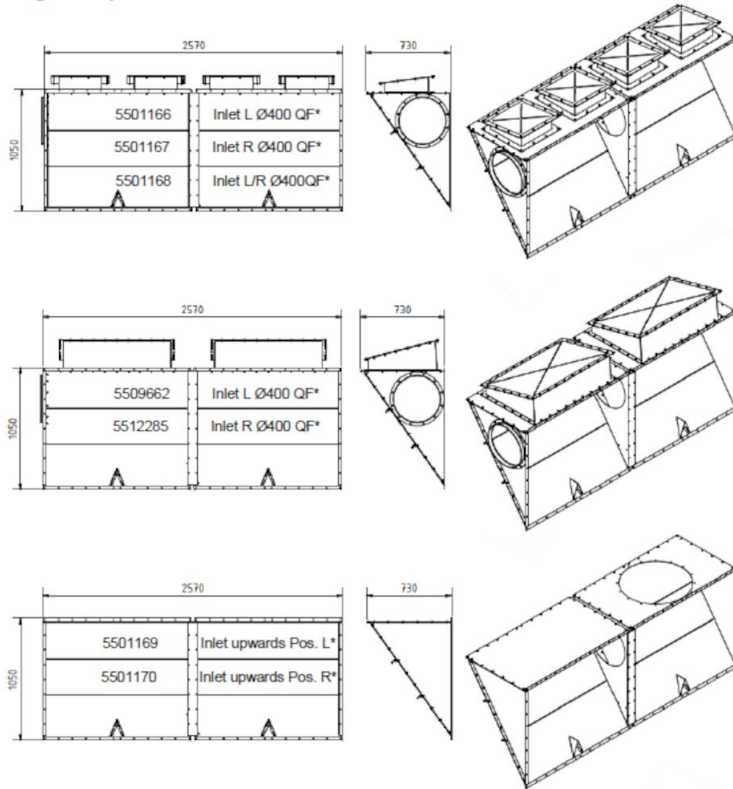

FM filtreleri için arka paket

*) seen from the back site of the filter