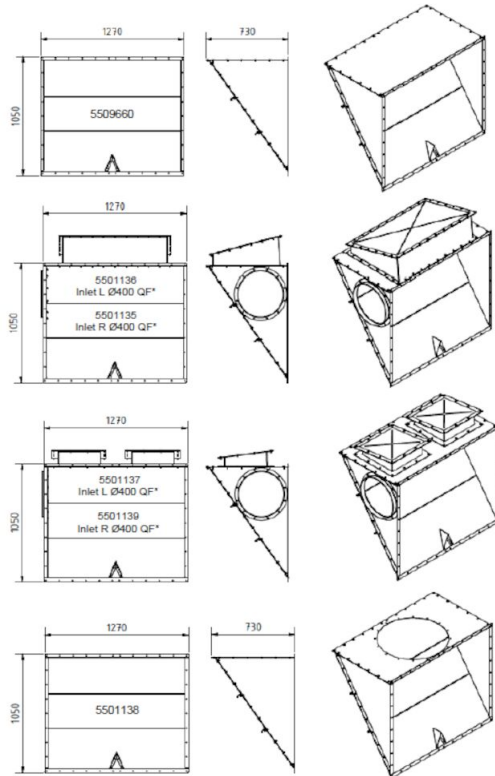

FM filtreleri için arka paket

*seen from the back site of the filter

*) seen from the back site of the filter